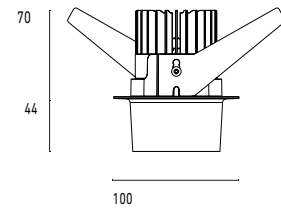

101 10 000300.021

Model

Name	Mono 100 Type 3 Recessed Downlighter
Finish	Structured Black
Area	Indoor

System

Power (Luminaire)	12W
Power (System)	14W
Voltage	240V-AC
Optics	Rotationally Symmetrical Direct 15°
Colour Temperature	2700°K
Luminous Flux	956lm
TM30	Rf95 Rg103
CRI	Ra97
Lumen Maintenance	L90 B10 50000hrs
Chromacity	<3 McAdam Step Ellipse
Articulation	Fixed
Cut-Out	
Ingress Protection	IP44
Control Device	Remote Fixed Output (Included)
Class	III